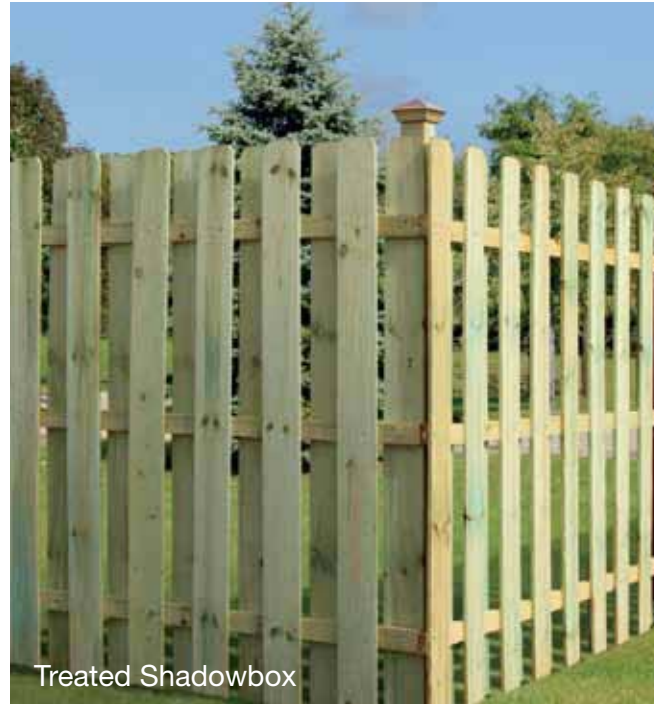

### Select Cut<sup>®</sup> Premium Fence Picket

**ever**  **GUARD**<sup>™</sup>  
PRESSURE-TREATED WOOD

5/8" x 5 1/2" - 6' EverGuard Treated  
11/16" x 6" - 6' EverGuard Treated  
11/16" x 6" - 8' EverGuard Treated